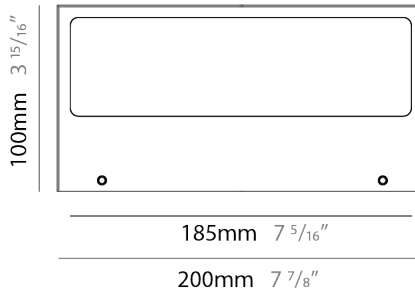

1. To build a product code in our configurator select the specify button on the base model # product page
2. To build a manual product code on this datasheet choose from the options listed below in blue font and add the suffix to the base model #

GENERAL

Series: Mini Special
Brand: Platek
Division: Exterior
Mounting Type: Surface
Mounting Location: Wall
Subcategory: Wall Effect

PHYSICAL

Shape: Rectangle
Length (mm): 200
Length (in): 7 7/8
Height (mm): 100
Depth (mm): 100
Height (in): 3 15/16
Depth (in): 3 15/16
Light Distribution: Direct
Weight (kg): 1.6
Weight (lbs): 3.53
Diffuser: Clear tempered glass / Diffused Sandblasted Glass
Fixture Finish: [BLK / WHI / GRY / COR / ANT / BRZ](#)
Fixture Material: Aluminum Die Cast

ELECTRICAL

Lamp Type: LED
Input Wattage (W): 10 / 19.5
Total Output Wattage (W): 8 / 18
Dimming: Non-Dimming / Phase Dimming (120vac Only)
Driver Included: Yes
Driver Location: Integrated
Driver Type: Constant Current - 120 / 277Vac
Driver Class: Class 2
Input Voltage (V): 120 - 277
Constant Current (MA): 700
Upon Request: Remote: 0-10Vdc dimming

LED

Number of LEDs: 1 / 4
Color Temperature (°K): [3000 / 4000](#)
Max. Delivered Lumen (lm): 910 / 945
Nominal Lumen (lm): 1040 / 1080
CRI: >80 CRI
Lamp Life (hrs): 60000

OPTICAL

Optic°: [1 Opening](#)

RATINGS AND CERTIFICATIONS

Certified By: Certified for North American Standards
IP rating: IP65
IK Rating: IK05
Bug Rating: B1 U4 G0

PROJECT
TYPE
SPECIFIER
QUANTITY
DATE