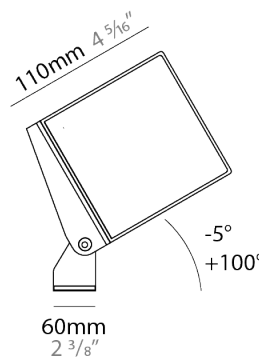

GENERAL

Series: Mini Special
Brand: Platek
Division: Exterior
Mounting Type: Surface
Mounting Location: Above Ground
Subcategory: Flood

PHYSICAL

Shape: Rectangle
Length (mm): 200
Length (in): 7 ⁷/₈
Width (mm): 110
Width (in): 4 ⁵/₁₆
Height (mm): 140
Height (in): 5 ¹/₂
Max. Overall Height (mm): 170
Max. Overall Height (in): 6 ¹¹/₁₆
Light Distribution: Adjustable / Direct
Diffuser: Clear tempered glass / Diffused Sandblasted Glass
Fixture Finish: BLK / WHI / GRY / COR / ANT / BRZ
Fixture Material: Aluminum Die Cast

ELECTRICAL

Lamp Type: LED
Input Wattage (W): 10 [1 LED] / 17.5 [4 LED]
Total Output Wattage (W): 8 / 16
Dimming: Non-Dimmable
Driver Included: Yes
Driver Location: Integrated
Driver Type: Constant Current - 120Vac
Driver Class: Class 2
Input Voltage (V): 120 - 277
Constant Current (MA): 700
Upon Request: (Not included - see components [IP65 or higher enclosure to be supplied by others]) Remote: 0-10Vdc dimming / Phase dimming / Non-dimming 120/277Vac

LED

Number of LEDs: 1 / 4
Color Temperature (°K): 3000 / 4000
Max. Delivered Lumen (lm): 770 / 800
Nominal Lumen (lm): 1040 / 1080
CRI: >80 CRI
Lamp Life (hrs): 60000

OPTICAL

Optic°: Asymmetric / Diffused

RATINGS AND CERTIFICATIONS

Certified By: Certified for North American Standards
IP rating: IP65
IK Rating: IK05
Bug Rating: B1 U0 G1