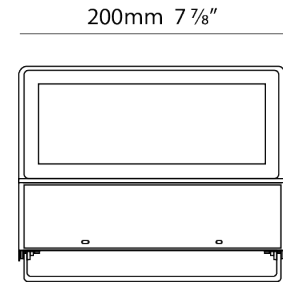

GENERAL

Series: Mini Special
Brand: Platek
Division: Exterior
Mounting Type: Surface
Mounting Location: Above Ground
Subcategory: Flood

PHYSICAL

Shape: Rectangle
Length (mm): 200
Length (in): 7 ⁷/₈
Width (mm): 110
Width (in): 4 ⁵/₁₆
Height (mm): 140
Height (in): 5 ¹/₂
Max. Overall Height (mm): 170
Max. Overall Height (in): 6 ¹¹/₁₆
Light Distribution: Adjustable / Direct
Diffuser: Clear tempered glass / Diffused Sandblasted Glass
Fixture Finish: BLK / WHI / GRY / COR / ANT / BRZ
Fixture Material: Aluminum Die Cast

ELECTRICAL

Lamp Type: LED
Input Wattage (W): 10 [1 LED] / 17.5 [4 LED]
Total Output Wattage (W): 8 / 16
Dimming: Non-Dimmable
Driver Included: Yes
Driver Location: Integrated
Driver Type: Constant Current - 120Vac
Driver Class: Class 2
Input Voltage (V): 120 - 277
Constant Current (MA): 700
Upon Request: (Not included - see components [IP65 or higher enclosure to be supplied by others]) Remote: 0-10Vdc dimming / Phase dimming / Non-dimming 120/277Vac

LED

Number of LEDs: 1 / 4
Color Temperature (°K): 3000 / 4000
Max. Delivered Lumen (lm): 770 / 800
Nominal Lumen (lm): 1040 / 1080
CRI: >80 CRI
Lamp Life (hrs): 60000

OPTICAL

Optic°: Asymmetric / Diffused

RATINGS AND CERTIFICATIONS

Certified By: Certified for North American Standards
IP rating: IP65
IK Rating: IK05
Bug Rating: B1 U0 G1