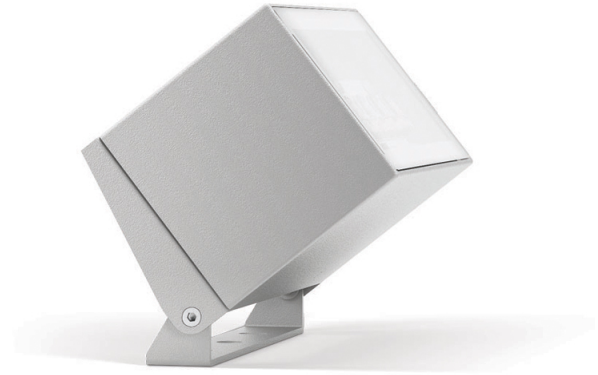

GENERAL

Series: Mini Special
Brand: Platek
Division: Exterior
Mounting Type: Surface
Mounting Location: Above Ground
Subcategory: Flood

PHYSICAL

Shape: Rectangle
Length (mm): 200
Length (in): 7 ⁷/₈
Width (mm): 110
Width (in): 4 ⁵/₁₆
Height (mm): 140
Height (in): 5 ¹/₂
Max. Overall Height (mm): 170
Max. Overall Height (in): 6 ¹¹/₁₆
Light Distribution: Adjustable / Direct
Diffuser: Clear tempered glass / Diffused Sandblasted Glass
Fixture Finish: BLK / WHI / GRY / COR / ANT / BRZ
Fixture Material: Aluminum Die Cast

ELECTRICAL

Lamp Type: LED
Input Wattage (W): 10 [1 LED] / 17.5 [4 LED]
Total Output Wattage (W): 8 / 16
Dimming: Non-Dimmable
Driver Included: Yes
Driver Location: Integrated
Driver Type: Constant Current - 120Vac
Driver Class: Class 2
Input Voltage (V): 120 - 277
Constant Current (MA): 700
Upon Request: (Not included - see components [IP65 or higher enclosure to be supplied by others]) Remote: 0-10Vdc dimming / Phase dimming / Non-dimming 120/277Vac

LED

Number of LEDs: 1 / 4
Color Temperature (°K): 3000 / 4000
Max. Delivered Lumen (lm): 770 / 800
Nominal Lumen (lm): 1040 / 1080
CRI: >80 CRI
Lamp Life (hrs): 60000

OPTICAL

Optic°: Asymmetric / Diffused

RATINGS AND CERTIFICATIONS

Certified By: Certified for North American Standards
IP rating: IP65
IK Rating: IK05
Bug Rating: B1 U0 G1